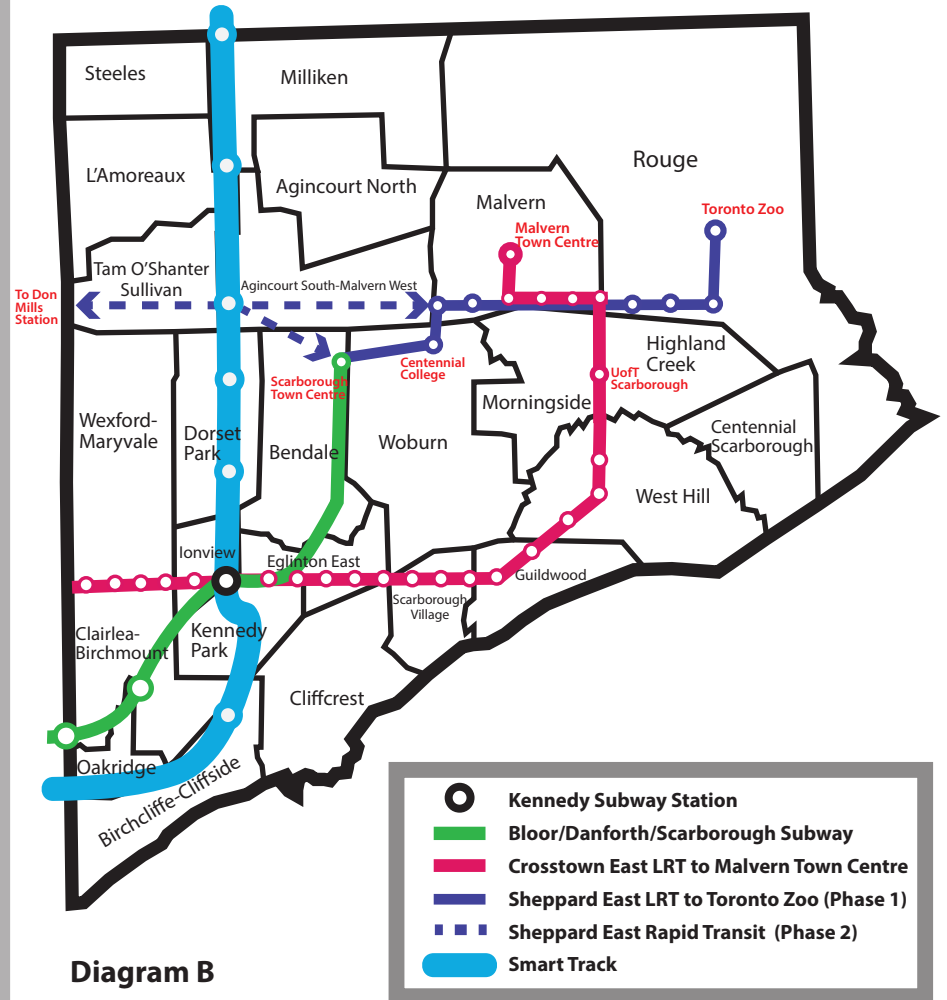

NORTH-EAST SCARBOROUGH TRANSIT PLAN

MAYOR TORY'S PLAN

Diagram A

A BETTER PLAN

Diagram B