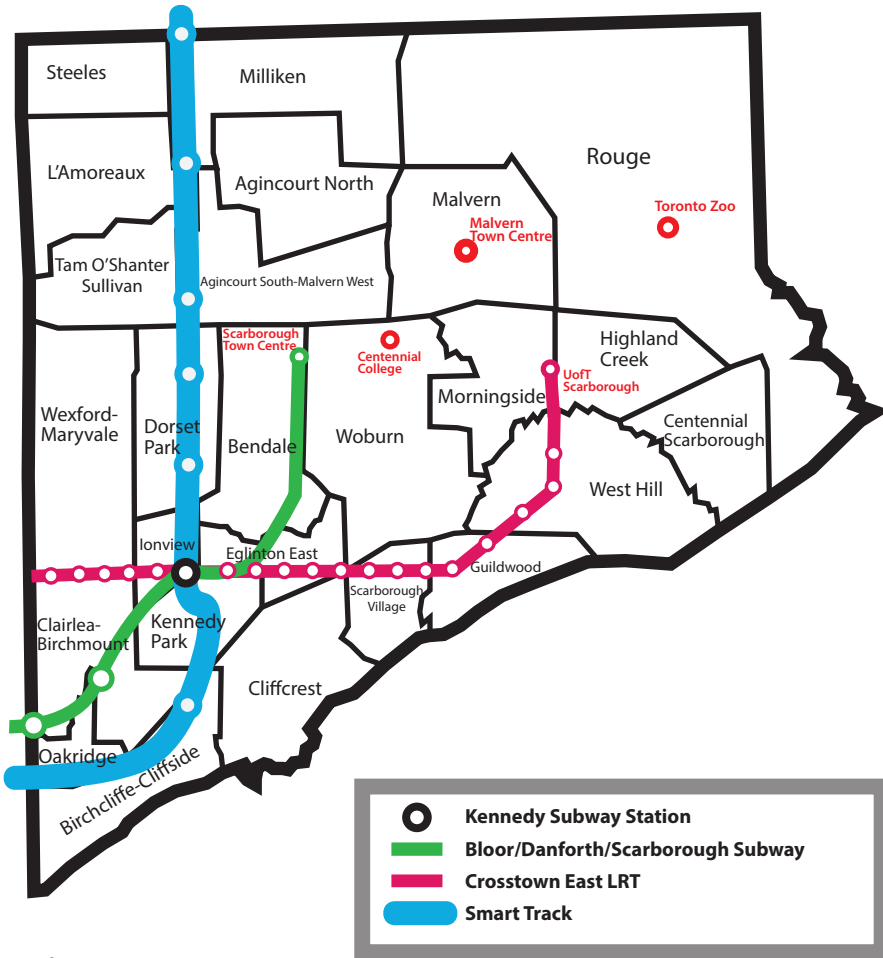

NORTH-EAST SCARBOROUGH TRANSIT PLAN

MAYOR TORY'S PLAN

Diagram A

A BETTER PLAN

Diagram B